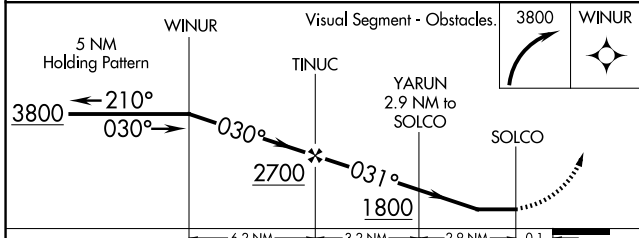

CATEGORY	A	B	C	D
LNVA MDA	1260-1	612 (700-1)	1260-1¾ 612 (700-1¾)	NA
CIRCLING	1260-1 602 (700-1)	1400-1 742 (800-1)	1400-2¼ 742 (800-2¼)	NA