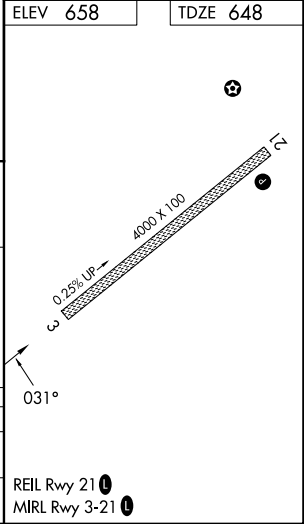

AK, 22 JAN 2026 to 19 MAR 2026

AK, 22 JAN 2026 to 19 MAR 2026