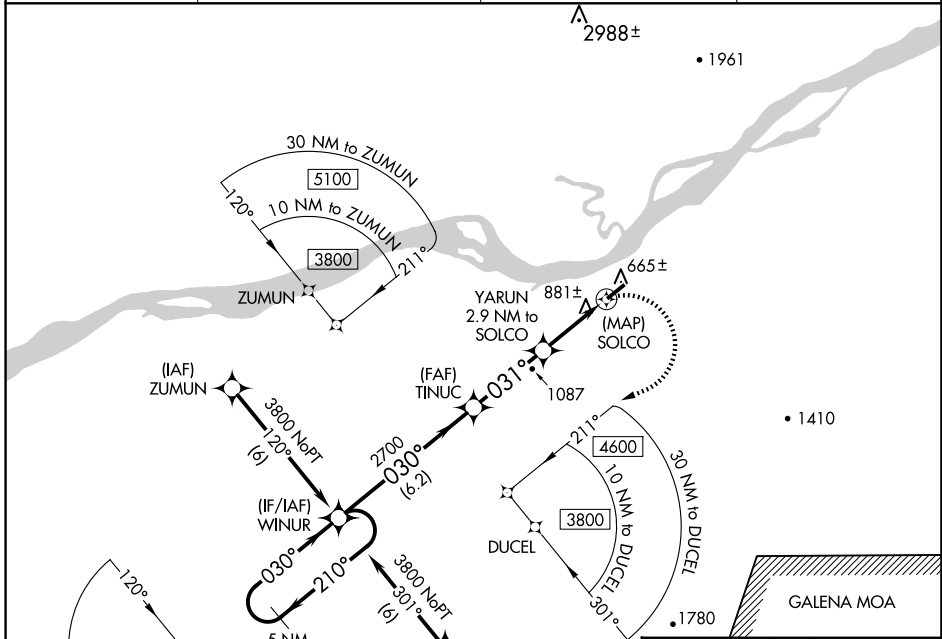

# RNAV (GPS) RWY 3

RUBY (RBY) (PARY)

APP CRS <b>031°</b>	Rwy Idg <b>4000</b>
	TDZE <b>648</b>
	Apt Elev <b>658</b>

**⚠** When local altimeter setting not received, use Galena altimeter setting and increase all MDA 340 feet and all visibilities ¾ SM. DME/DME RNP-0.3 NA.  
**⚠** Rwy 3 Straight-in and Circling minimums NA at night. Helicopter visibility reduction below 1 SM NA.  
**⚠** -39°C

**MISSED APPROACH:**  
 Climbing right turn to 3800 direct WINUR and hold.

AWOS-3P <b>118.25</b>	ANCHORAGE CENTER <b>127.0 290.2</b>	FAIRBANKS RADIO <b>122.25</b>	CTAF <b>122.8</b>
--------------------------	--	----------------------------------	----------------------

ELEV 658	TDZE 648
----------	----------

CATEGORY	A	B	C	D
LNVA MDA	1260-1	612 (700-1)	1260-1¾ 612 (700-1¾)	NA
CIRCLING	1260-1 602 (700-1)	1400-1 742 (800-1)	1400-2¼ 742 (800-2¼)	NA

AK, 22 JAN 2026 to 19 MAR 2026